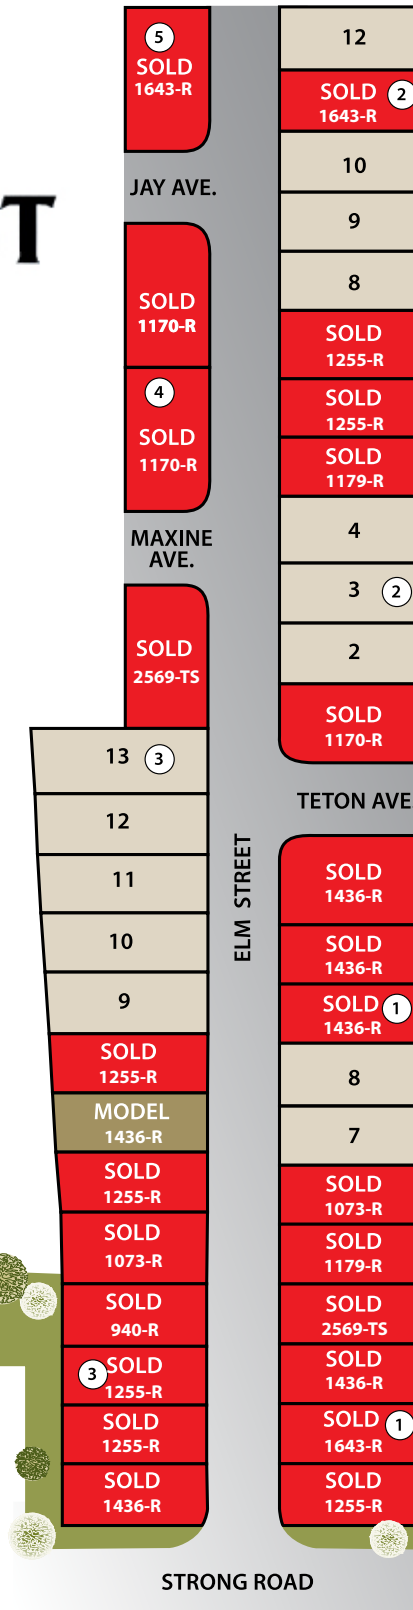

PRAIRIE CREST

at FIVE MILE

- AVAILABLE HOMESITES
- SOLD
- OTHER PHASES

victoryhomesonline.com

Model Home Hours
11-5 Daily, Wednesdays by Appointment
 509.879.6732 | sethm@kw.com