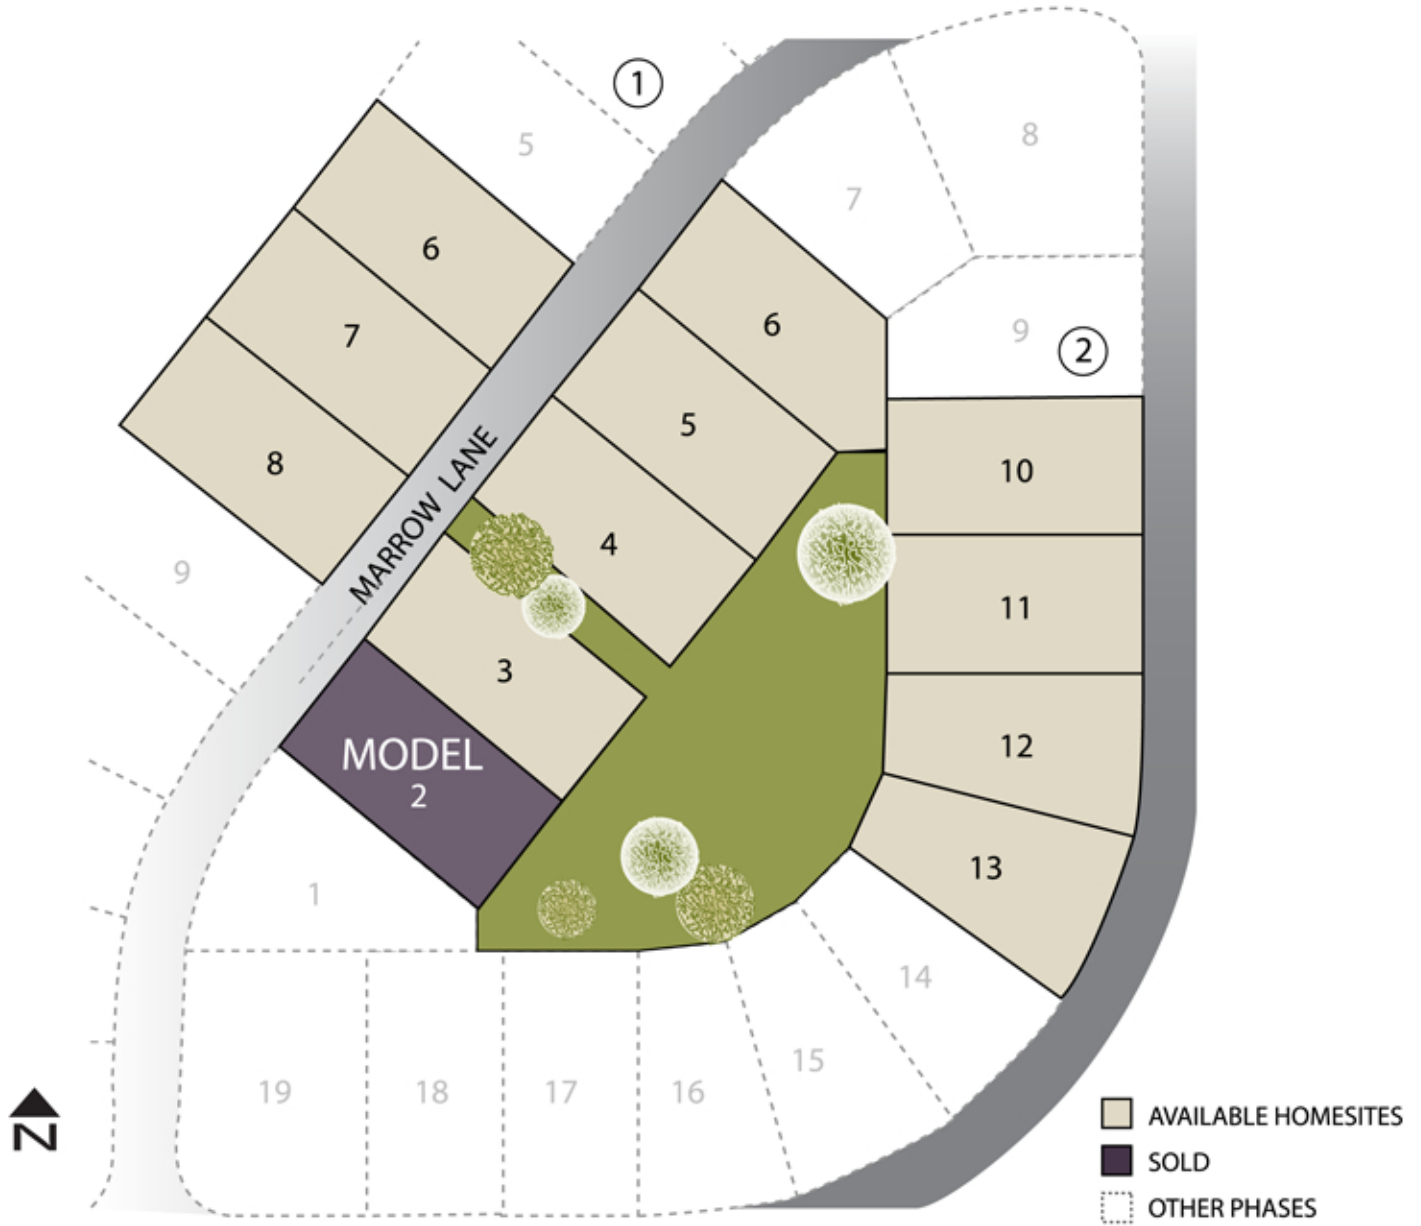

PINE ROCK RIDGE

victoryhomesonline.com

For more information contact

VICTORY HOMES

VictoryHOMES

208.777.7000 | info@victoryhomesonline.com