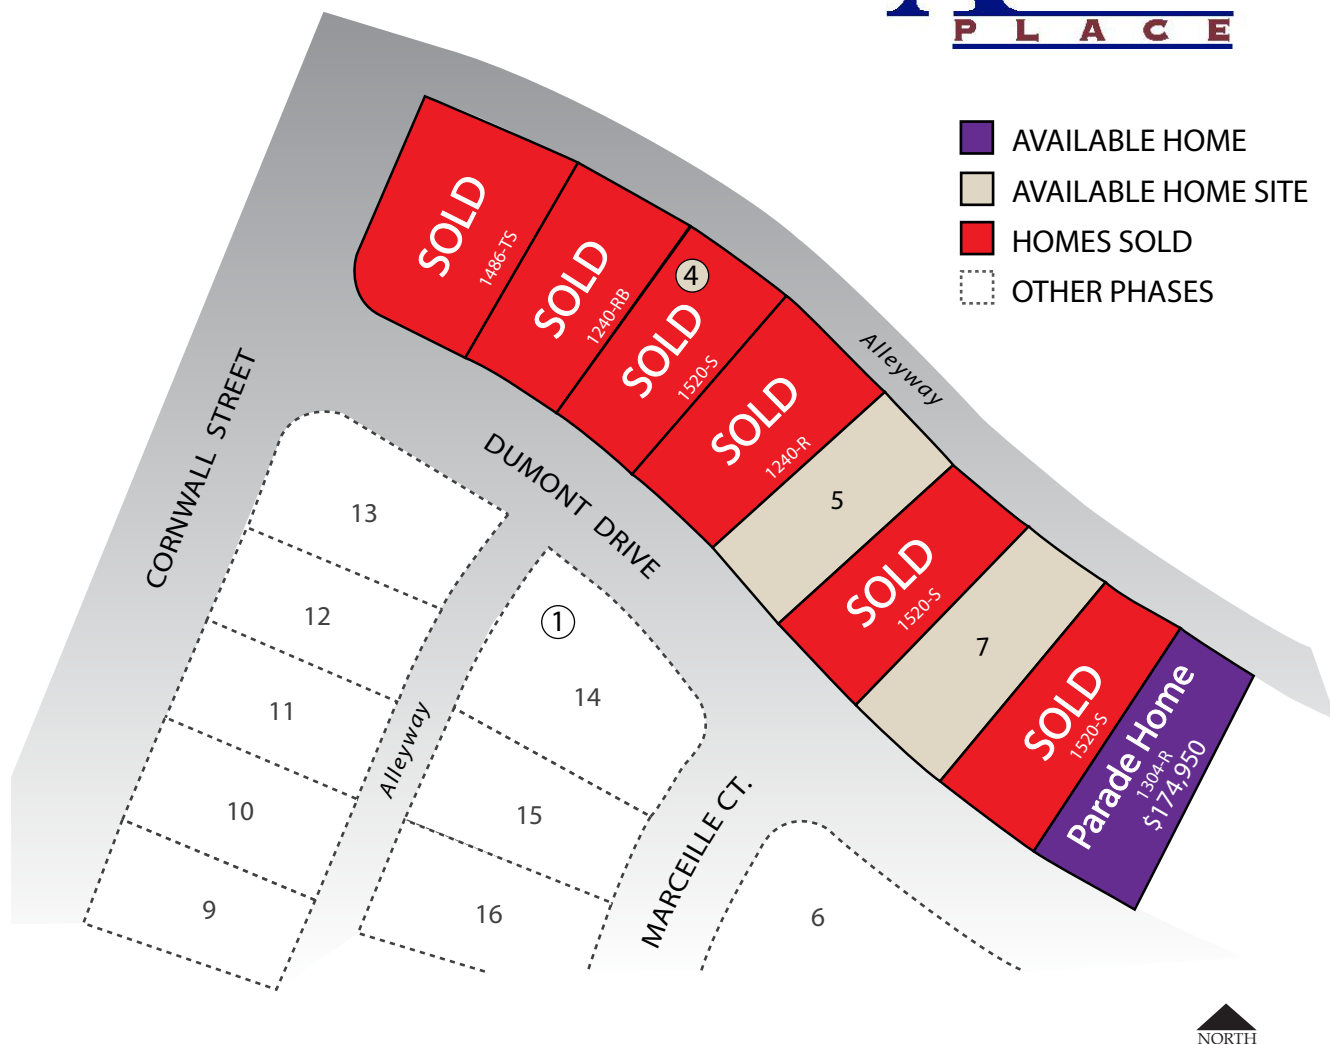

# COEUR d'ALENE PLACE

-  AVAILABLE HOME
-  AVAILABLE HOME SITE
-  HOMES SOLD
-  OTHER PHASES

For more information contact:

**Fred Sharp**  
**208.640.0403**  
 Fred@VictoryHomesOnline.com

v4.25.11

[victoryhomesonline.com](http://victoryhomesonline.com)